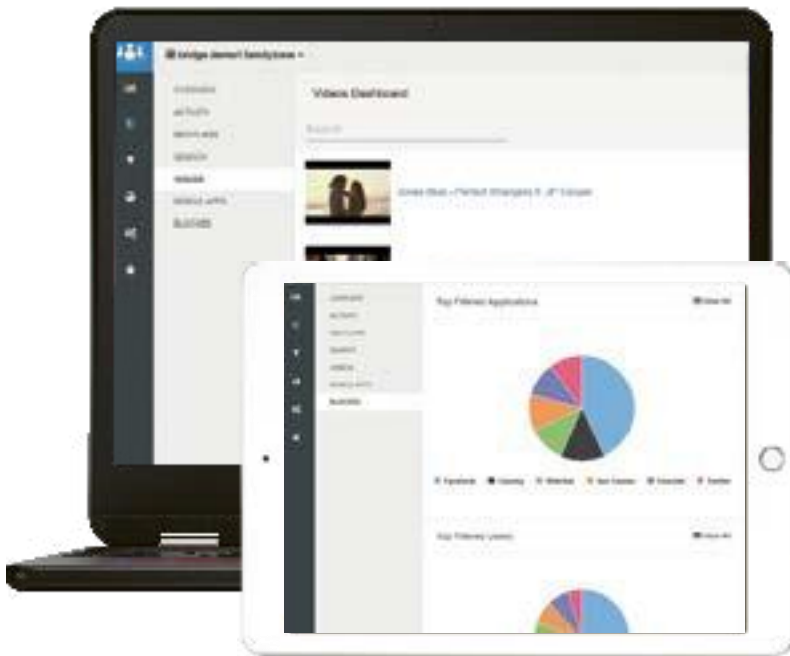

Our mission is simple: Get IT administrators out of the filter!

The Linewize web filter is a pillar within our eco-system that offers granular control over websites and applications regardless of the device type, operating system, or location.

Our unique approach to web filtering provides administrators the ability to lock-in core CIPA compliant policies while extending micro controls to teachers for their classroom.

We've built a product for today's educational environment that reduces the workload for filter admins and provides seamless access to safe instruction without compromising reporting. The result? Students stay safe online and the network performs at an enterprise level.

Your web filter shouldn't limit learning in the classroom.

It should enhance it.

Built for today's educational environment:

- ✓ One-to-one on or offsite
- ✓ BYOD - not limited to DNS
- ✓ AI to capture evasive applications
- ✓ Integrated classroom management
- ✓ Easily identify indicators of cyberbullying, self-harm, & violence